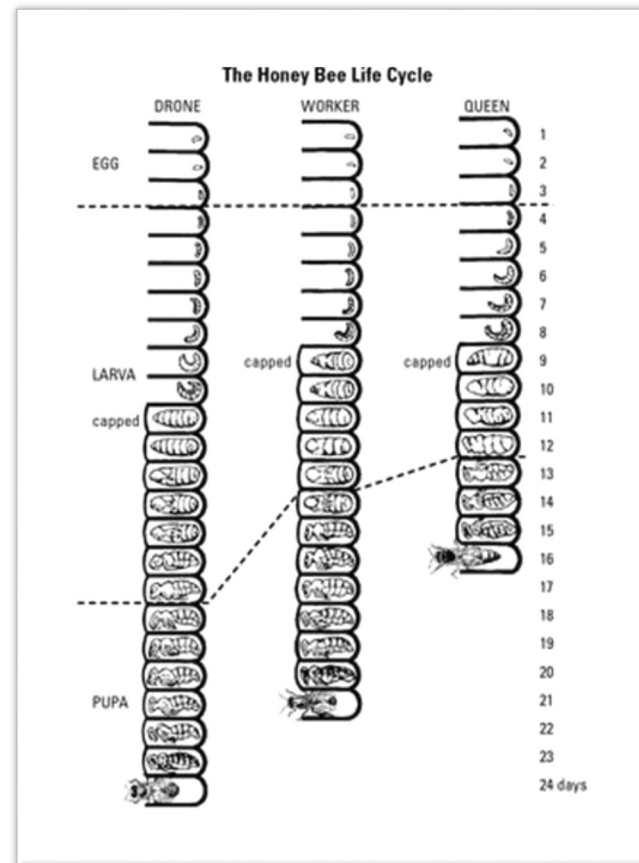

MCC BEE SQUAD

"A work of arte; and yet no arte of man,

9 May 2014

THE OCCUPANTS – DRONE, WORKER, QUEEN

The MCC Bee Squad met today for its first hive inspection. The bees were coming along so much so that the second brood (nursery) boxes were added earlier in the week.

We discussed the 3 cast in the hive, queen, worker bee and drones. Also explained that the bees dictate to the queen the type of egg she will lay depending on the size of the cell, small cell she lays a fertilized egg that will become a female worker bee, large cell she deposits an unfertilized egg that will become a drone (male bee). Drones have no father but a grandfather (think about it!) they are an unfertilized egg from the queen, so no drone was involved there, and the